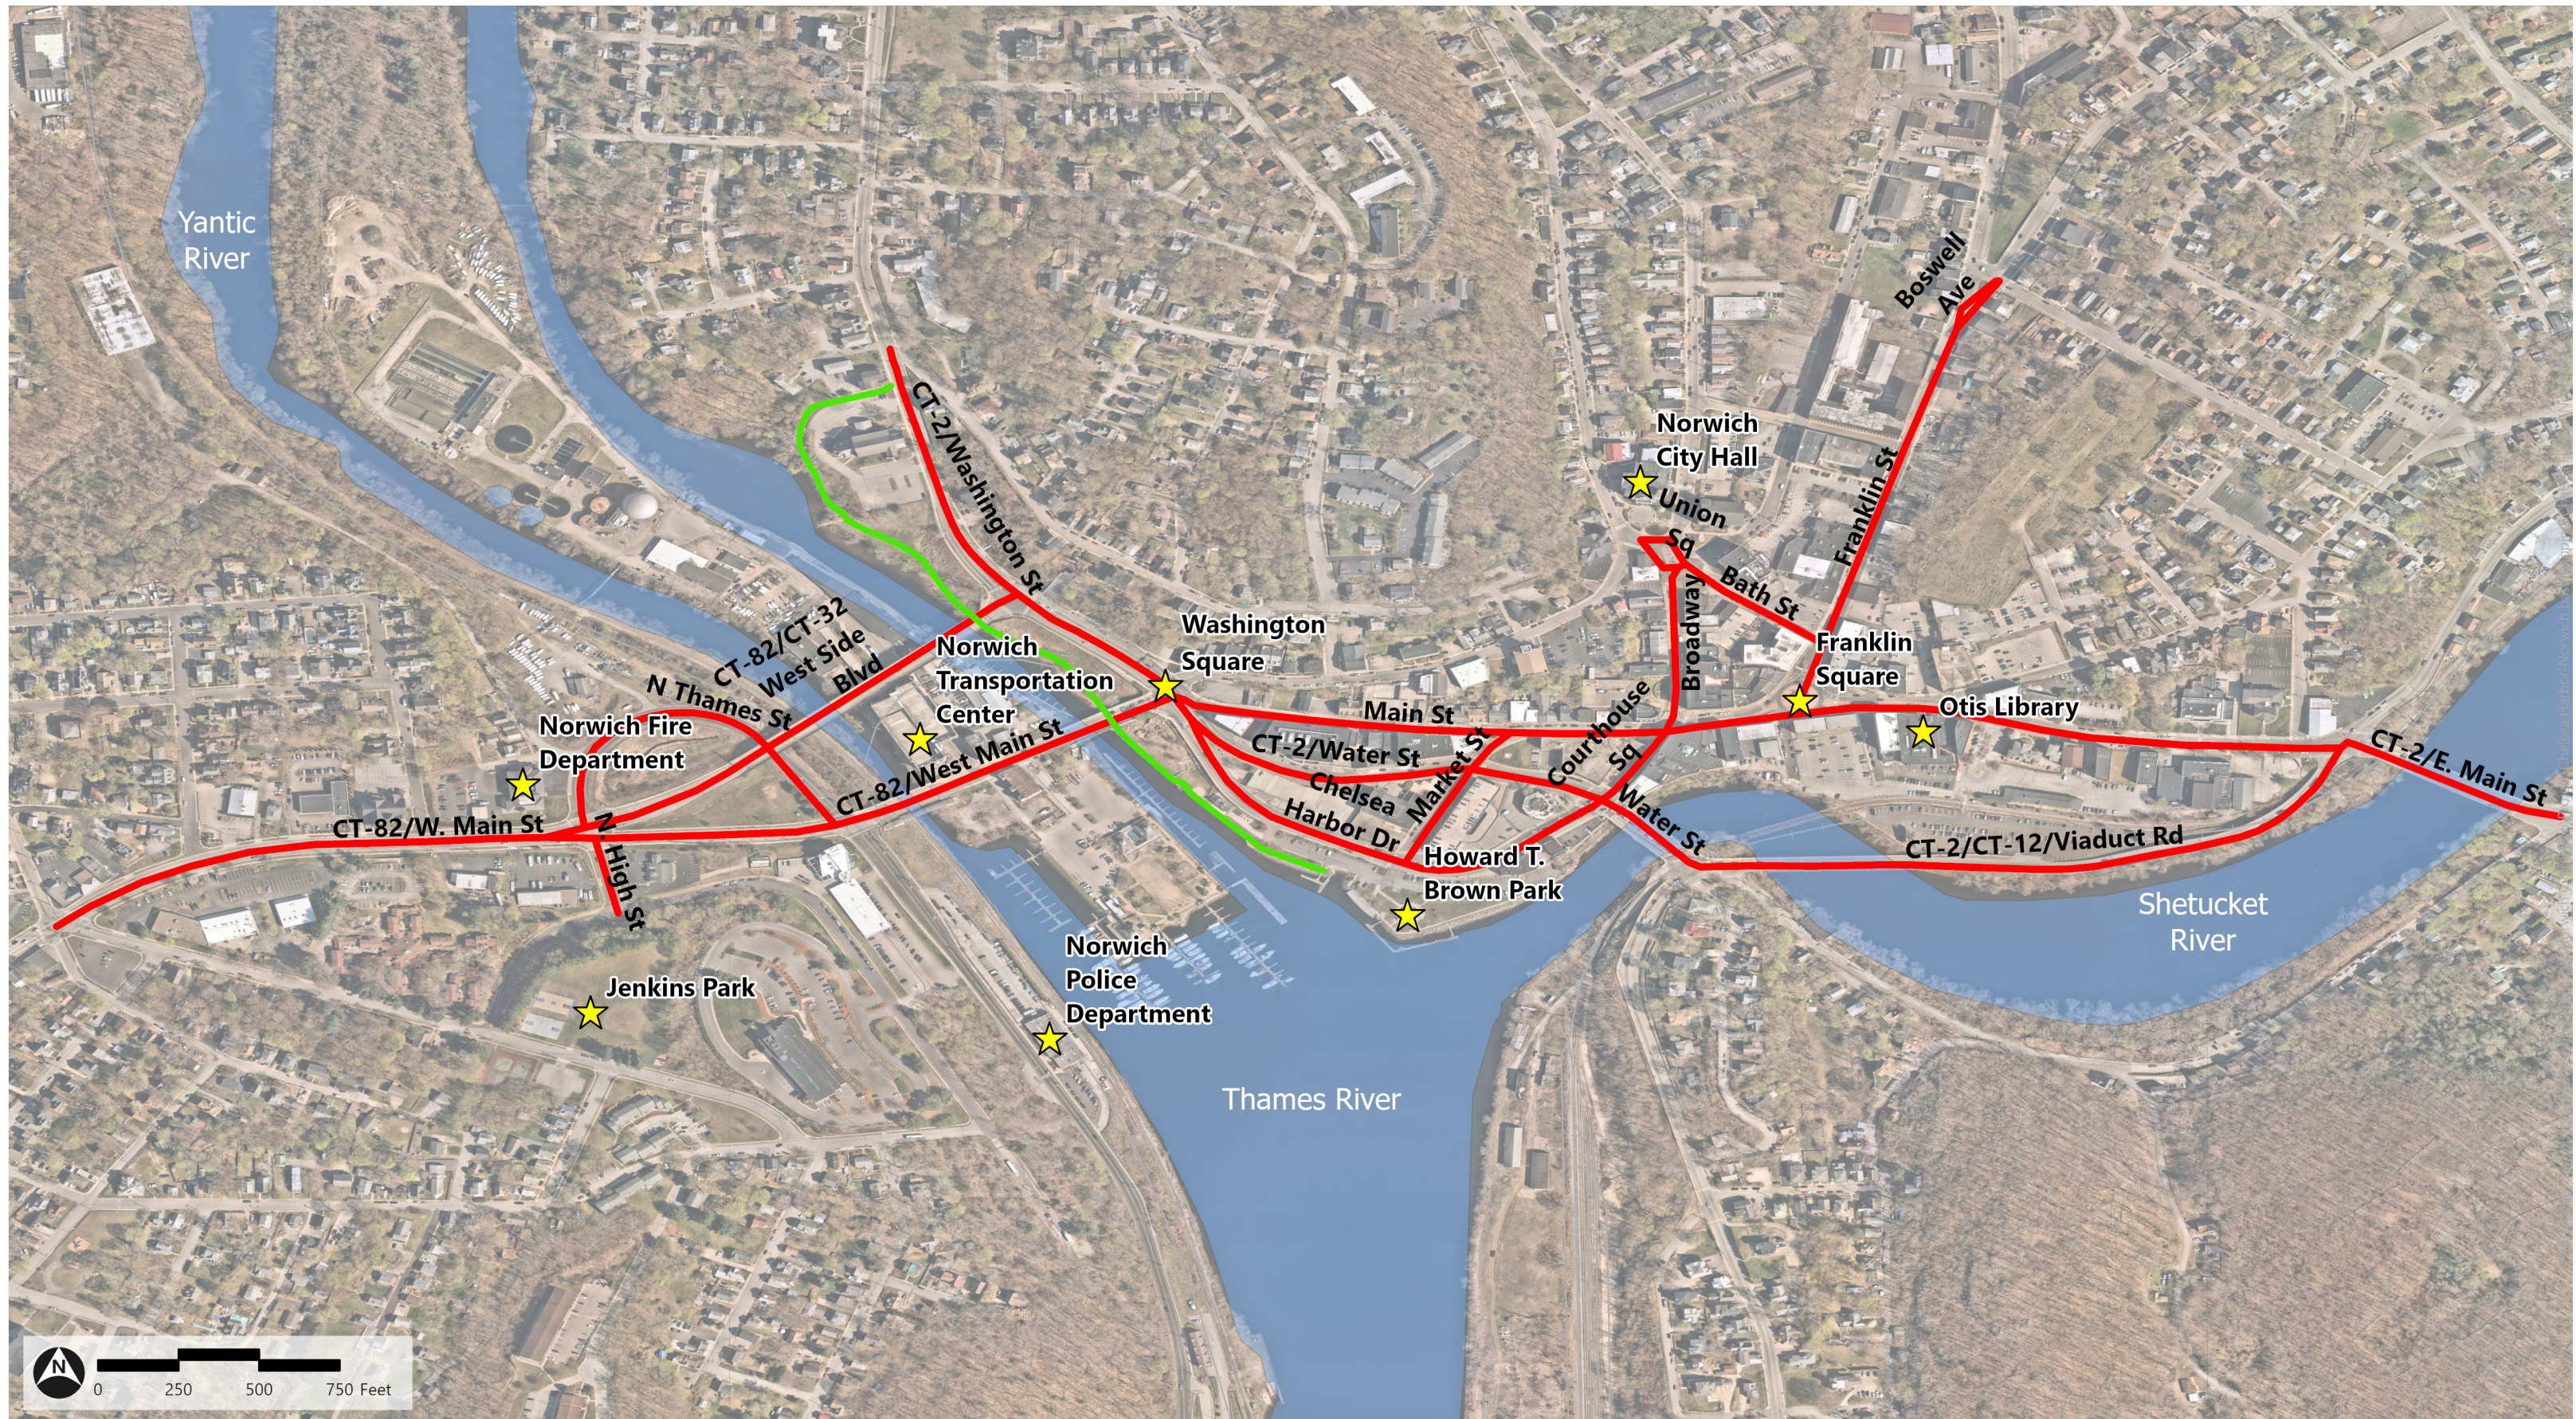

Study Area Roadways

Chelsea Harbor/Downtown Norwich Mobility Study | Norwich, CT

September 11, 2023

- Chelsea Harbor/Downtown Mobility Study Area Roadways
- ★ Key Destinations
- Downtown Norwich Heritage Trail
- Water Bodies
- Railroad